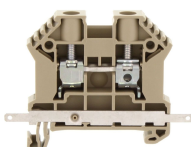

REACH Conform	yes
REACH Reference date	2023-06-14
REACH Candidate Substance Note	No
RoHS Conform	yes

Data sheet

17297.8 SAD 1/8/B YE

Media

Accessories

##INVERSE##CONTA-CONNECT

Protective earth terminal, Screw connection, Mounting type: Mounting rail TS 35/7.5, Rated cross-section: 10 mm², Width: 8 mm, Colour: Green-yellow

Article number	Article name	GTIN (EAN)	Packaging unit
<u>17111.2</u>	SSL 6/2A GNYE	4044211141769	100 ST

Feed-through terminal, Screw connection, Mounting type: Mounting rail TS 35/7.5, Rated cross-section: 10 mm², Width: 8 mm, Colour: Beige

Article number	Article name	GTIN (EAN)	Packaging unit
<u>17108.2</u>	SRK 6/2A BG	4044211141738	100

Feed-through terminal, Screw connection, Mounting type: Mounting rail TS 35/7.5, Rated cross-section: 10 mm², Width: 8 mm, Colour: Beige

Article number	Article name	GTIN (EAN)	Packaging unit
<u>17110.2</u>	SRK 6/2A/Z BG	4044211141752	100 ST

Feed-through terminal, Screw connection, Mounting type: Mounting rail TS 35/7.5, Rated cross-section: 10 mm², Width: 8 mm, Colour: Beige