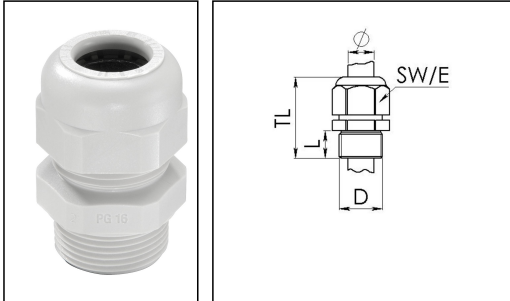

SKV 13,5 LG

Cable gland, polyamide, Pg 13,5 RAL 7035

Products may differ in size, colour and appearance to those shown. If you require further information or customisation, please contact us directly.

Material cable gland	Polyamide
Material sealing gasket	EPDM
Protection class	IP68 (5 bar 30 min)
Temp. range min	-40 °C
Temp. range max	100 °C
Glow wire test	750 °C
Thread type	PG
Ø Connection thread D	13,5
Length screw-in thread L	10 mm
Ø cable diameter min	6 mm
Ø cable diameter max	12 mm
Key width SW	24 mm
Collar diameter (E)	26 mm
Total length TL	35 mm - 41 mm
Type of cable anchorage	A
Product Color	RAL 7035
Type	SKV 13,5 LG
Order no. RAL 7035	10066403
Packing unit	50
EAN number	4007685664035
Tariff number	39269097
ETIM-Classification	EC000441