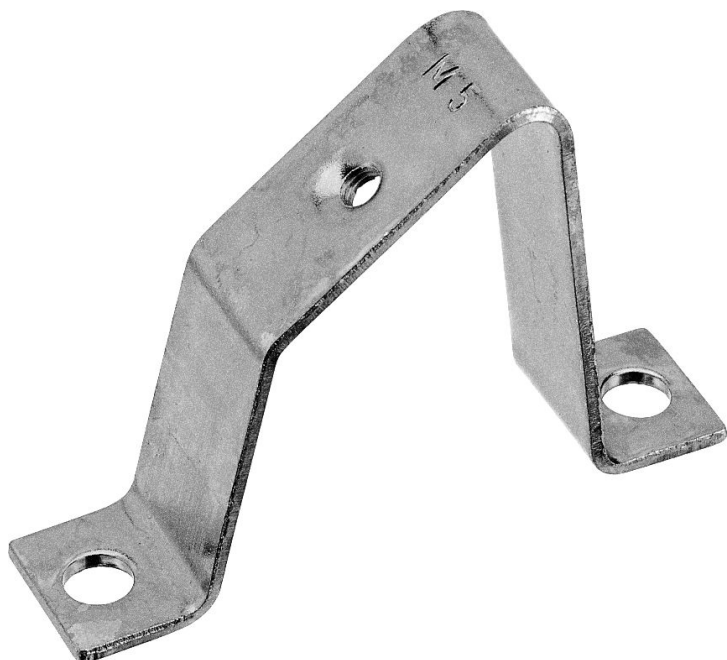

Data sheet

2414.0 TSTW/M 5

DIN rail, Height: 48 mm, Screw thread: M 5, Material: Steel, Colour: natural

Business data

| | |
|--|---------------|
| Article number | <u>2414.0</u> |
| Article name | TSTW/M 5 |
| GTIN (EAN) | 4044211051969 |
| Packaging unit | 10 |
| Quantity unit | PC |
| Weight per piece (not including packaging) | 32.36 g |
| Weight per piece (including packaging) | 32.5 g |
| Unit of weight | G |
| Customs number | 73269098 |
| Country of origin | CZ |
| Product description | DIN rail |
| Colour | Natural |

Data sheet

2414.0 TSTW/M 5

Technical data

Dimensions

| | |
|--------|-------|
| Height | 48 mm |
|--------|-------|

Connection data

| | |
|-----------------|-----|
| Screw threading | M 5 |
|-----------------|-----|

Materials

| | |
|----------|-------|
| Material | Steel |
|----------|-------|

| | |
|---------|-----------------------------------|
| Surface | Galvanized, thick-film passivated |
|---------|-----------------------------------|